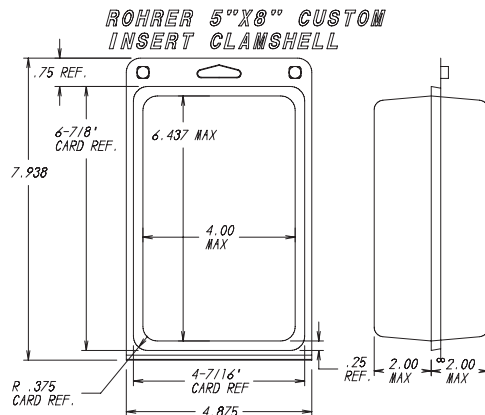

Available in: 3"W x 6"H • 4"W x 8"H • 5"W x 8"H • 6"W x 10"H • 7"W x 10"H

- Choose from our stock cavities or customize the cavity to fit your product and budget!
- NO COST TOOLING on stock cavity items.
- Low cost tooling for customized cavities with prototypes.
- Complete customized stock clams delivered to you in 4 WEEKS or LESS!

Rohrer Stock Clamshells are available in three configurations: front cavity only, back cavity only, or front and back cavity.

STOCK CLAMSHELL SIZES*

Platform Size	Closed Size	Cavity Size	Card Size	Front Depths	Back Depths
3" x 6"	2 ¹⁵ / ₁₆ " x 5 ¹⁵ / ₁₆ "	2 ¹ / ₁₆ " x 3 ⁵ / ₈ "	2 ⁹ / ₁₆ " x 4 ¹⁵ / ₁₆ "	0", 1/2", 1", 1 1/2"	0", 1/2", 1", 1 1/2"
4" x 8"	3 ⁷ / ₈ " x 7 ¹⁵ / ₁₆ "	2 ³ / ₄ " x 5 ¹ / ₂ "	3 ⁷ / ₁₆ " x 6 ⁷ / ₈ "	0", 1/2", 1", 1 1/2"	0", 1/2", 1", 1 1/2"
5" x 8"	4 ⁷ / ₈ " x 7 ¹⁵ / ₁₆ "	3 ³ / ₄ " x 5 ¹ / ₂ "	4 ⁷ / ₁₆ " x 6 ⁷ / ₈ "	0", 1/2", 1", 1 1/2", 2"	0", 1/2", 1", 1 1/2", 2"
6" x 10"	5 ⁷ / ₈ " x 9 ¹⁵ / ₁₆ "	4 ³ / ₄ " x 7 ¹ / ₂ "	5 ⁷ / ₁₆ " x 8 ⁷ / ₈ "	0", 1/2", 1", 1 1/2", 2"	0", 1/2", 1", 1 1/2", 2"
7" x 10"	6 ⁷ / ₈ " x 9 ¹⁵ / ₁₆ "	5 ³ / ₄ " x 7 ¹ / ₂ "	6 ⁷ / ₁₆ " x 8 ⁷ / ₈ "	0", 1/2", 1", 1 1/2", 2"	0", 1/2", 1", 1 1/2", 2"

Minimum order quantity is 6,250 pieces.

NEW SIZES!

CUSTOM INSERT STOCK CLAMSHELL SIZES*

Platform Size	Closed Size	Maximum Cavity Size	Maximum Card Size	Maximum Front Depths	Maximum Back Depths
3" x 6"	2 ¹⁵ / ₁₆ " x 5 ¹⁵ / ₁₆ "	2 ¹ / ₁₆ " x 4 ⁷ / ₁₆ "	2 ⁹ / ₁₆ " x 4 ¹⁵ / ₁₆ "	1 1/2"	1 1/2"
4" x 8"	3 ⁷ / ₈ " x 7 ¹⁵ / ₁₆ "	3" x 6 ⁷ / ₁₆ "	3 ⁷ / ₁₆ " x 6 ⁷ / ₈ "	1 1/2"	1 1/2"
5" x 8"	4 ⁷ / ₈ " x 7 ¹⁵ / ₁₆ "	4" x 6 ⁷ / ₁₆ "	4 ⁷ / ₁₆ " x 6 ⁷ / ₈ "	2"	2"
6" x 10"	5 ⁷ / ₈ " x 9 ¹⁵ / ₁₆ "	5" x 8 ⁷ / ₁₆ "	5 ⁷ / ₁₆ " x 8 ⁷ / ₈ "	2"	2"
7" x 10"	6 ⁷ / ₈ " x 9 ¹⁵ / ₁₆ "	6" x 8 ⁷ / ₁₆ "	6 ⁷ / ₁₆ " x 8 ⁷ / ₈ "	2"	2"