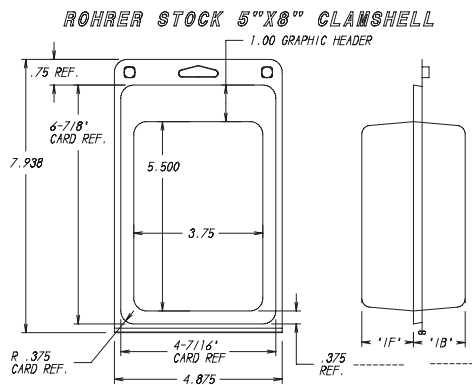

Available in: 3"W x 6"H • 4"W x 8"H • 5"W x 8"H • 6"W x 10"H • 7"W x 10"H

- Choose from our stock cavities or customize the cavity to fit your product and budget!
- NO COST TOOLING on stock cavity items.
- Low cost tooling for customized cavities with prototypes.
- Complete customized stock clams delivered to you in 4 WEEKS or LESS!

Rohrer Stock Clamshells are available in three configurations: front cavity only, back cavity only, or front and back cavity.

STOCK CLAMSHELL SIZES*

Platform Size	Closed Size	Cavity Size	Card Size	Front Depths	Back Depths
3" x 6"	2 ¹⁵ / ₁₆ " x 5 ¹⁵ / ₁₆ "	2 ¹ / ₁₆ " x 3 ⁵ / ₈ "	2 ⁹ / ₁₆ " x 4 ¹⁵ / ₁₆ "	0", 1/2", 1", 1 1/2"	0", 1/2", 1", 1 1/2"
4" x 8"	3 ⁷ / ₈ " x 7 ¹⁵ / ₁₆ "	2 ³ / ₄ " x 5 ¹ / ₂ "	3 ⁷ / ₁₆ " x 6 ⁷ / ₈ "	0", 1/2", 1", 1 1/2"	0", 1/2", 1", 1 1/2"
5" x 8"	4 ⁷ / ₈ " x 7 ¹⁵ / ₁₆ "	3 ³ / ₄ " x 5 ¹ / ₂ "	4 ⁷ / ₁₆ " x 6 ⁷ / ₈ "	0", 1/2", 1", 1 1/2", 2"	0", 1/2", 1", 1 1/2", 2"
6" x 10"	5 ⁷ / ₈ " x 9 ¹⁵ / ₁₆ "	4 ³ / ₄ " x 7 ¹ / ₂ "	5 ⁷ / ₁₆ " x 8 ⁷ / ₈ "	0", 1/2", 1", 1 1/2", 2"	0", 1/2", 1", 1 1/2", 2"
7" x 10"	6 ⁷ / ₈ " x 9 ¹⁵ / ₁₆ "	5 ³ / ₄ " x 7 ¹ / ₂ "	6 ⁷ / ₁₆ " x 8 ⁷ / ₈ "	0", 1/2", 1", 1 1/2", 2"	0", 1/2", 1", 1 1/2", 2"

Minimum order quantity is 6,250 pieces.

NEW SIZES!

CUSTOM INSERT STOCK CLAMSHELL SIZES*

Platform Size	Closed Size	Maximum Cavity Size	Maximum Card Size	Maximum Front Depths	Maximum Back Depths
3" x 6"	2 ¹⁵ / ₁₆ " x 5 ¹⁵ / ₁₆ "	2 ¹ / ₁₆ " x 4 ⁷ / ₁₆ "	2 ⁹ / ₁₆ " x 4 ¹⁵ / ₁₆ "	1 1/2"	1 1/2"
4" x 8"	3 ⁷ / ₈ " x 7 ¹⁵ / ₁₆ "	3" x 6 ⁷ / ₁₆ "	3 ⁷ / ₁₆ " x 6 ⁷ / ₈ "	1 1/2"	1 1/2"
5" x 8"	4 ⁷ / ₈ " x 7 ¹⁵ / ₁₆ "	4" x 6 ⁷ / ₁₆ "	4 ⁷ / ₁₆ " x 6 ⁷ / ₈ "	2"	2"
6" x 10"	5 ⁷ / ₈ " x 9 ¹⁵ / ₁₆ "	5" x 8 ⁷ / ₁₆ "	5 ⁷ / ₁₆ " x 8 ⁷ / ₈ "	2"	2"
7" x 10"	6 ⁷ / ₈ " x 9 ¹⁵ / ₁₆ "	6" x 8 ⁷ / ₁₆ "	6 ⁷ / ₁₆ " x 8 ⁷ / ₈ "	2"	2"