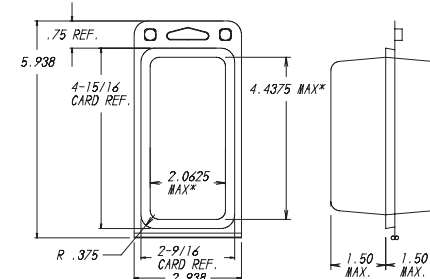

ROHRER CUSTOM 3"X6" CLAMSHELL

* SOME APPLICATIONS CAN BE MADE LARGER

Rohrer QUICK-CARDS Combo Program offers:

- 5 Day Service
- .021 SBS stock printed four over one, aqueous coated
- Run quantity 6,250